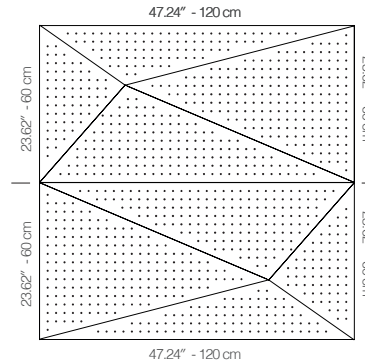

## WPIRANA1AANCU8

WALNUT 8MM PERFORATION

47.24" x 23.62" (120 x 60 cm) panels come in sets of two. 23.62" x 23.62" (60 x 60 cm) panels come in sets of four. The number of panels per box is the minimum suggested amount to create the design envisioned by Mikodam.

## DIMENSIONS

- X** : 23.62" - 60 cm
- Y** : 47.24" - 120 cm
- D** : 3.25" - 8.3
- W** : 21.2 lbs - 9.6 kg

\*Perforated surface options with two different diameters are available.  
Rail depth is not included in the measurements.  
(Depth of rail: 1" - 2.5 cm)  
*\*\*Can be used with baseboard upon request.*