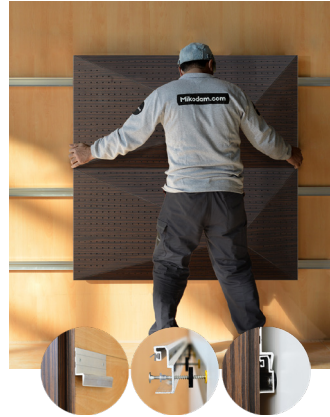

## WPIRANA1AANCU8

WALNUT 8MM PERFORATION

47.24" x 23.62" (120 x 60 cm) panels come in sets of two. 23.62" x 23.62" (60 x 60 cm) panels come in sets of four. The number of panels per box is the minimum suggested amount to create the design envisioned by Mikodam.

## CEILING APPLICATION

## DIMENSIONS

- X** : 23.62" - 60 cm
- Y** : 47.24" - 120 cm
- D** : 3.25" - 8.3
- W** : 21.2 lbs - 9.6 kg

\*Perforated surface options with two different diameters are available.  
Rail depth is not included in the measurements.  
(Depth of rail: 1" - 2.5 cm)  
*\*\*Can be used with baseboard upon request.*